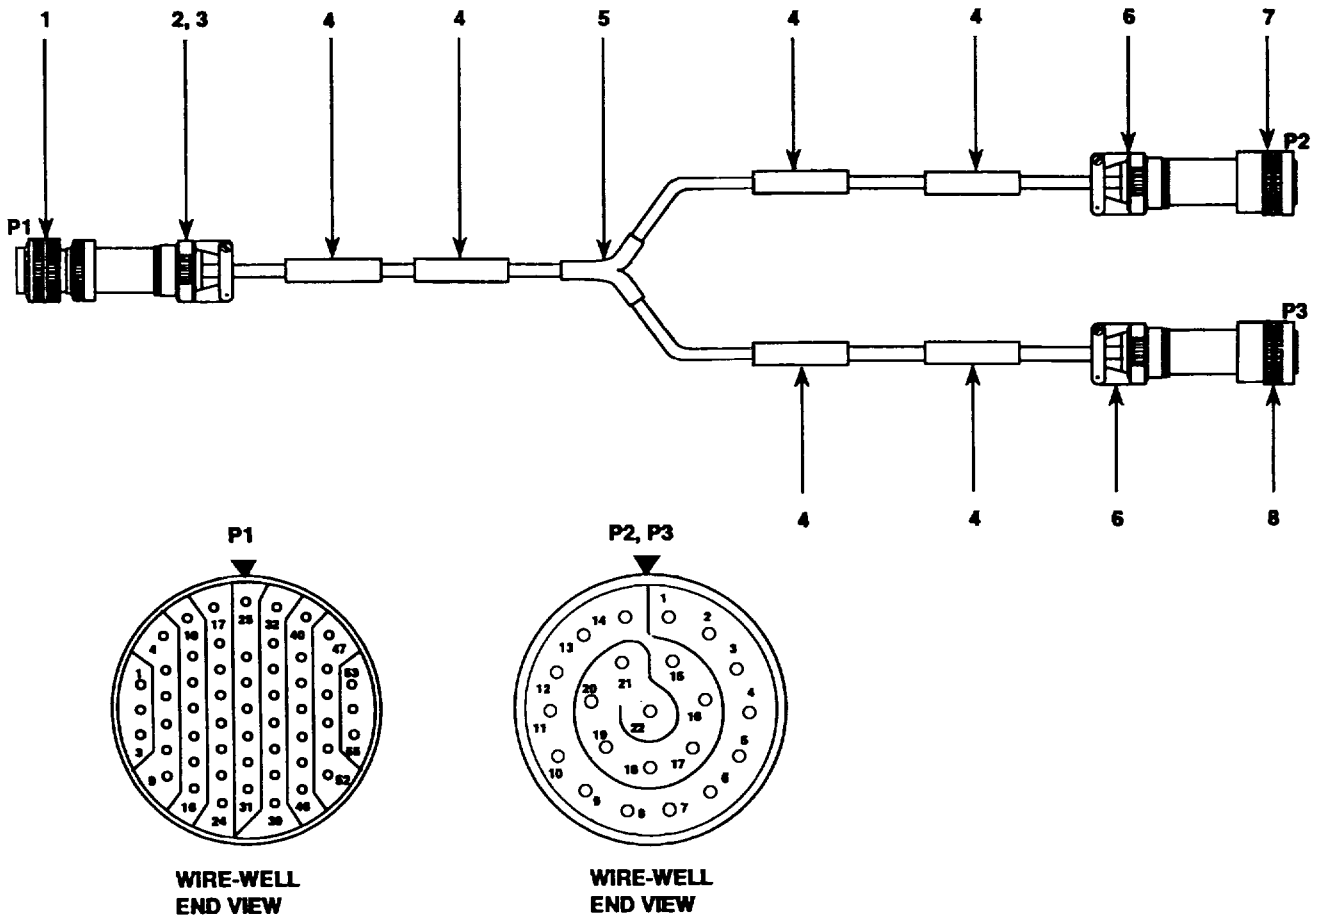

CE2JY049

Figure 49. Cable Assembly, Special Purpose (SP), Electrical.