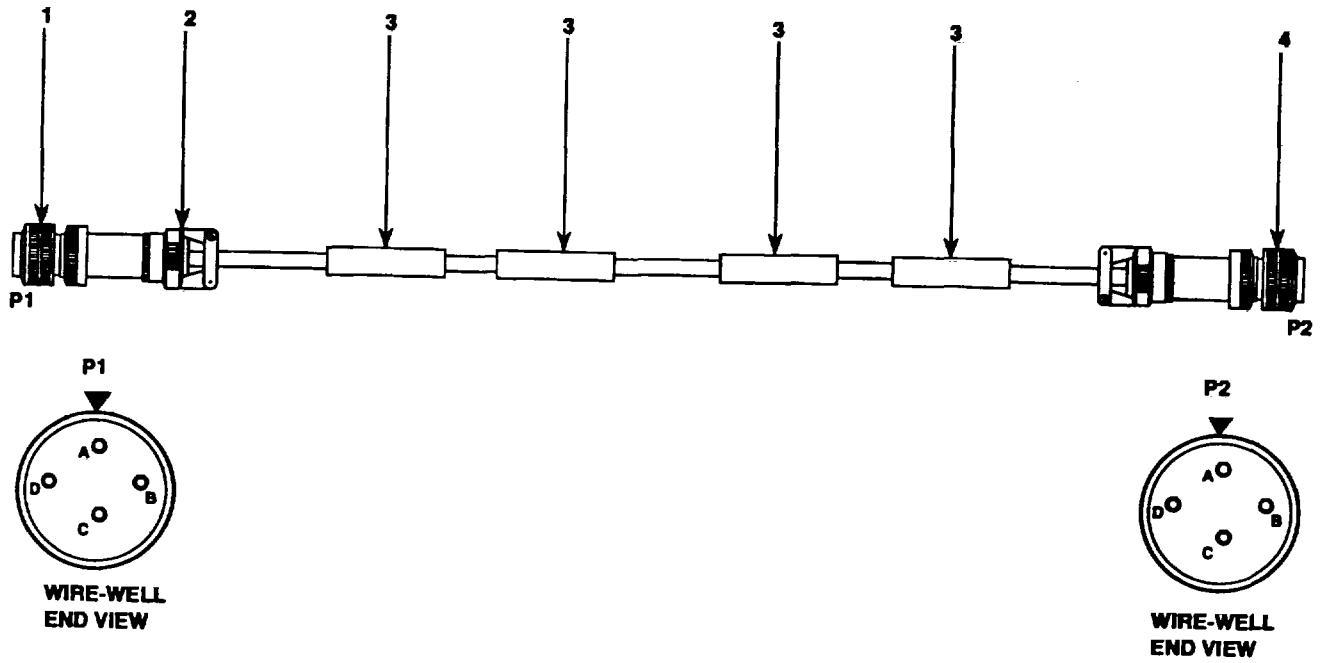

CE2JY052

Figure 52. Cable Assembly, Power, Electrical.