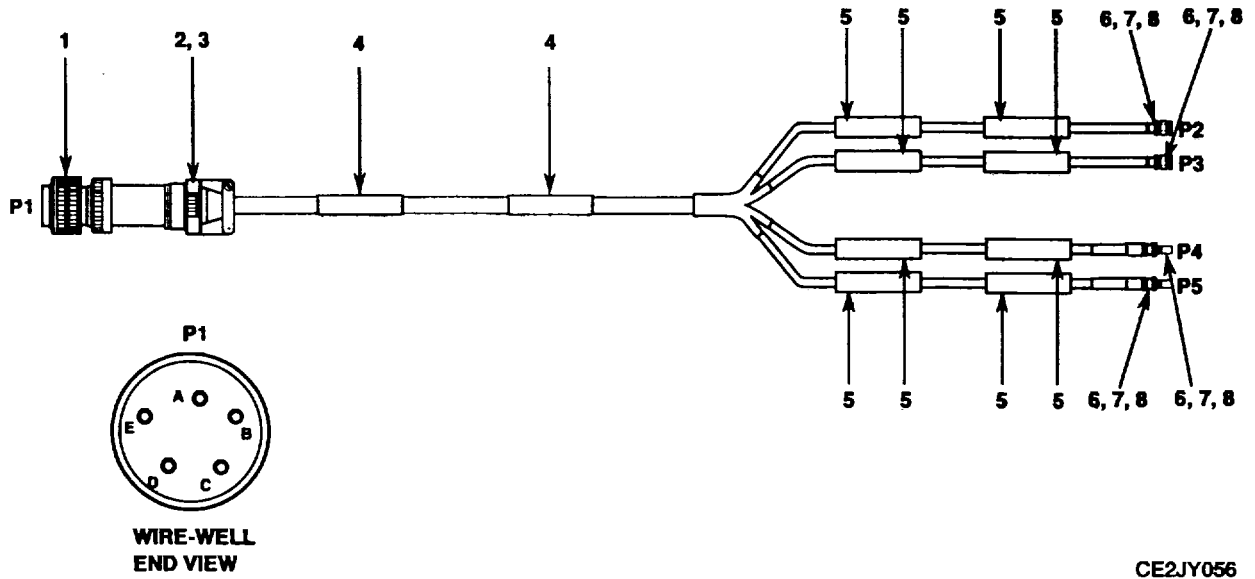

END OF FIGURE

0055-1

Figure 56. Cable Assembly, RF.

SECTION II

TM11-6625-3254-23P

(1) ITEM NO	(2) SMR CODE	(3) CAGEC	(4) PART NUMBER	(5) DESCRIPTION AND USABLE ON CODES (UOC)	(6) QTY
				GROUP 0309 CABLE ASSEMBLY, RF, ELECTRICAL	
				FIG. 56	
0001	PAFZA	81349	D38999/46WD5SN	CONNECTOR, PLUG, ELEC.....	1
0002	PAFZZ	81349	M85049/1815W03	ADAPTER, CABLE CLAMP.....	1
0003	PAFZA	06090	562A011-5	INSULATION SLEEVING.....	1
0004	PAFZZ	06090	TMS-.5X1.5-4	SLEEVE, MARKER, CABLE.....	2
0005	PAFZZ	06090	TMS-.25X1.5-4	SLEEVE, MARKER, CABLE.....	8
0006	PAFZA	26805	2031-5006-00	CONNECTOR, PLUG, ELEC.....	2
0007	PAFZA	26805	2032-5003-00	CONNECTOR, PLUG, ELEC.....	2
0008	PAFZZ	06090	D602-0141	CONTACT, ELECTRICAL.....	4