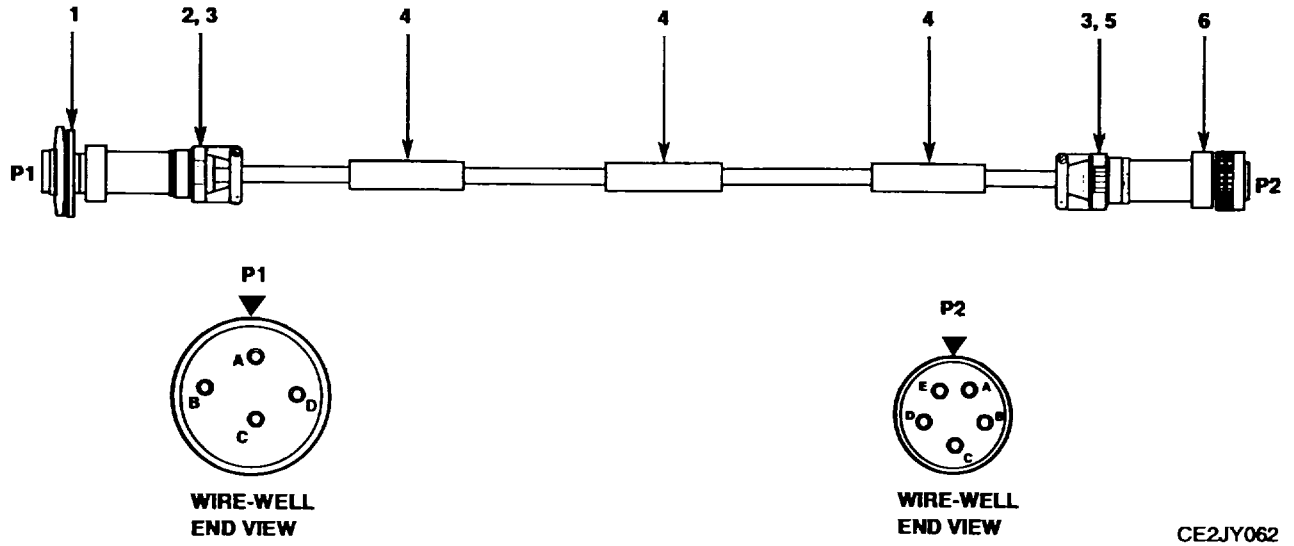

END OF FIGURE

0054-1

Figure 55. Cable Assembly, SP, Electrical.

SECTION II

TM11-6625-3254-23P

(1) ITEM NO	(2) SMR CODE	(3) CAGEC	(4) PART NUMBER	(5) DESCRIPTION AND USABLE ON CODES (UOC)	(6) QTY
				GROUP 0308 CABLE ASSEMBLY, SP, ELECTRICAL	
				FIG. 55	
0001	PAFZZ	81349	D38999/46WE35PA.	CONNECTOR, PLUG, ELEC	1
0002	PAFZZ	06324	390HS011N1707L3	ADAPTER, CABLE CLAMP	1
0003	PAFZA	06090	382A034-5	INSULATION SLEEVING	1
0004	PAFZZ	81349	M83519/1-4	SPLICE, CONDUCTOR	38
0005	PAFZZ	06090	TMS-.75X1.5-4	SLEEVE, MARKER, CABLE	6
0006	PAFZZ	06090	S0304R-100	SPLICE, CONDUCTOR	3
0007	PAFZZ	81349	M85049/1714W05	ADAPTER, CABLE CLAMP	2
0008	PAFZZ	96906	MS27474T14B35P	CONNECTOR, RECEPTACL	1
0009	PAFZA	96906	MS27484T14B35S	CONNECTOR, PLUG, ELEC	1