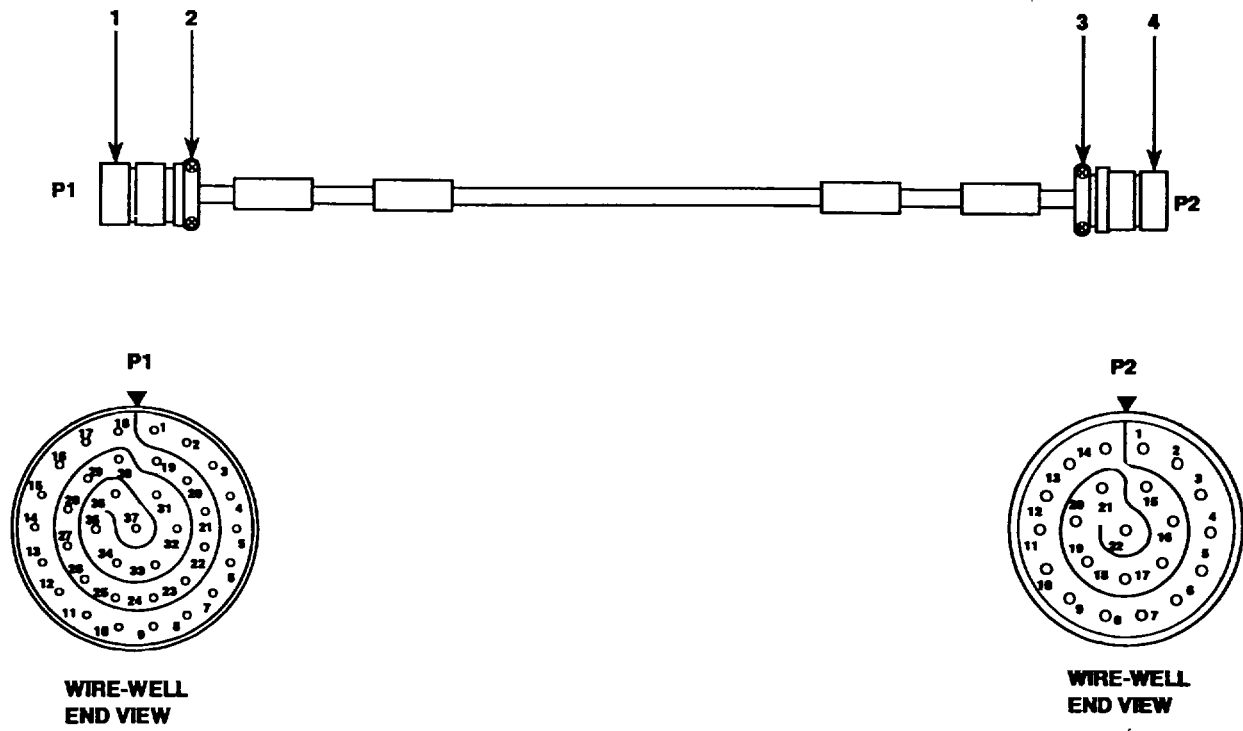

CE2JY068

Figure 68. Cable Assembly, SP, Transmitter Data.