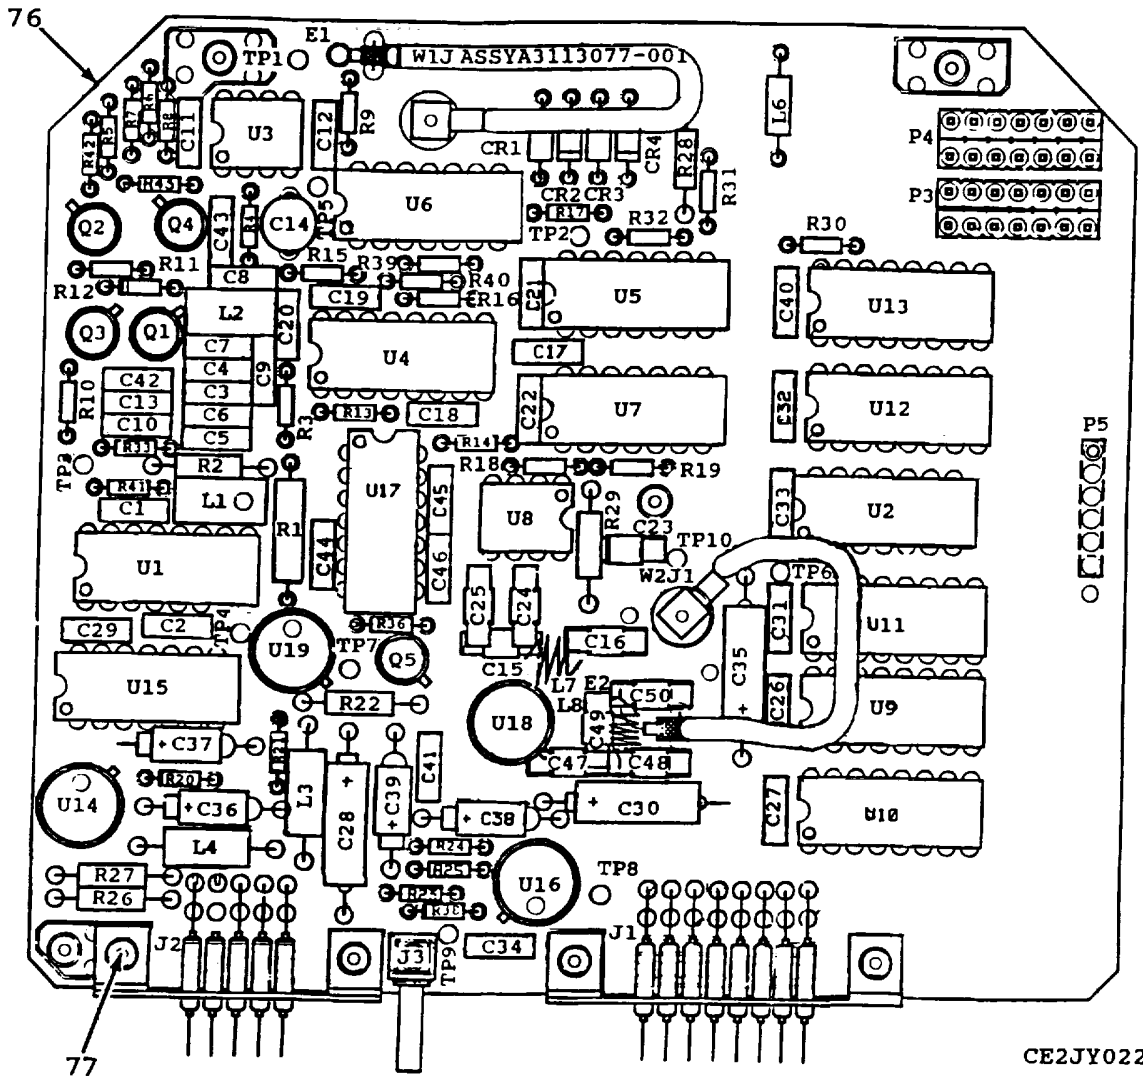

CE2JY022

REF DES	ITEM NO.	REF DES	ITEM NO.	REF DES	ITEM NO.	REF DES	ITEM NO.	REF DES	ITEM NO.	REF DES	ITEM NO.	REF DES	ITEM NO.	REF DES	ITEM NO.
C1, C2	1	THRU		THRU		J2	22	R5	37	R26	49	U1	58	U18	72
C3	2	C22	1	C39	14	J3	23	R6	38	R27	50	U2	59	U19	73
C4	3	C23		C40		L1, L2	24	R7	39	R28	51	U3	60	W1J1	74
C5, C6	4	THRU		THRU		L3, L4	25	R8, R9	40	R29	52	U4	61	W2J1	75
C7	5	C25	10	C43	1	L6	26	R10	41	R30	49	U5	62		
C8	6	C26, C27	11	C44		L7	27	R11, R12	42	R31	42	U6	63		
C9	2	C28	1	THRU		L8	28	R13	43	R32	53	U7	64		
C10	3	C29	12	C46	16	P3, P4	29	R14	44	R33	54	U8	65		
C11, C12	1	C30	11	C47	17	P5	30	R15, R16	43	R36	55	U9			
C13	4	C31		C48	18	Q1, Q2	31	R17	35	R38	59	THRU			
C14	7	THRU		C49	19	Q3, Q4	32	R18, R19	45	R39, R40	49	U12	66		
C15, C16	8	C33	1	C50	18	Q5	31	R20	46	R41	60	U13	67		
C17	2	C34	13	CR1		R1	33	R21	47	R42, R43	56	U14	68		
C18	9	C35	14	THRU		R2	34	R22	48	TP1		U15	69		
C19	2	C36	15	CR4		R3	35	R23	47	THRU		U16	70		
C20		C37		J1		R4	36	R24, R25	49	TP10	57	U17	71		

Figure 22. CCA, Phase Detector.