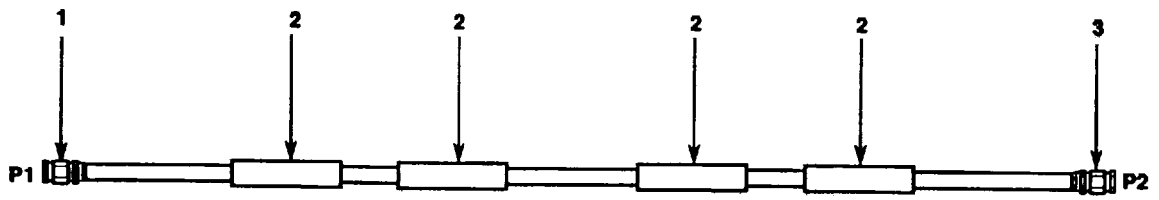

CE2JY058

Figure 58. Cable Assembly, RF.