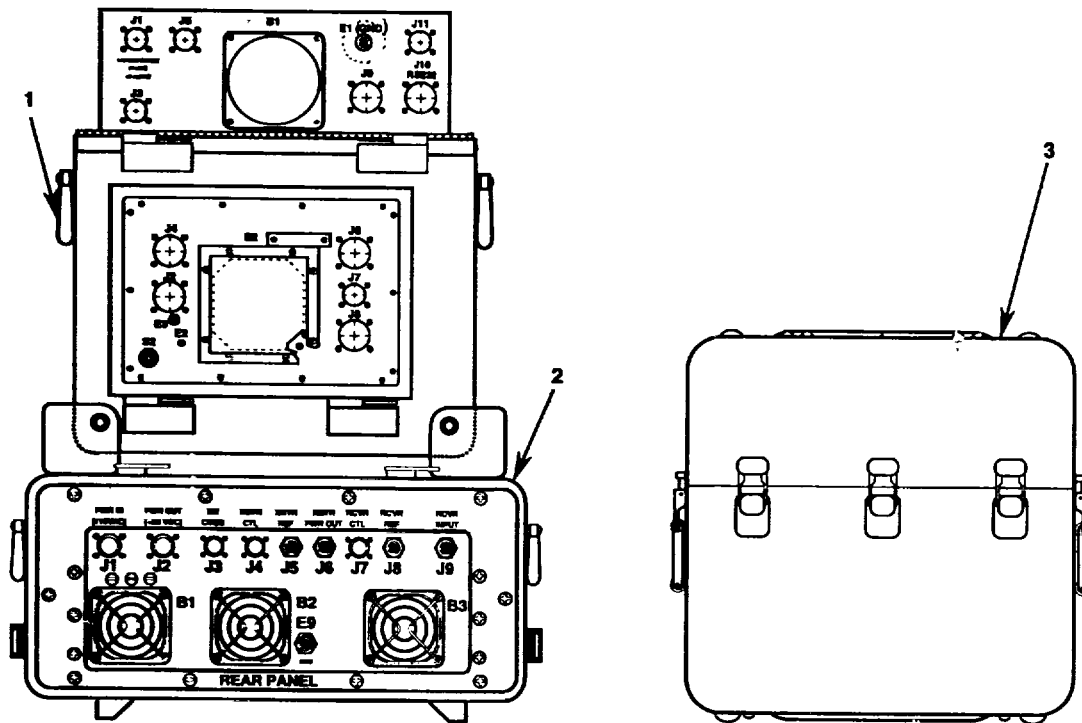

RADIO RELAY TEST SET (REAR VIEW)

CE2JY001

Figure 1. Test Set, Radio Relay