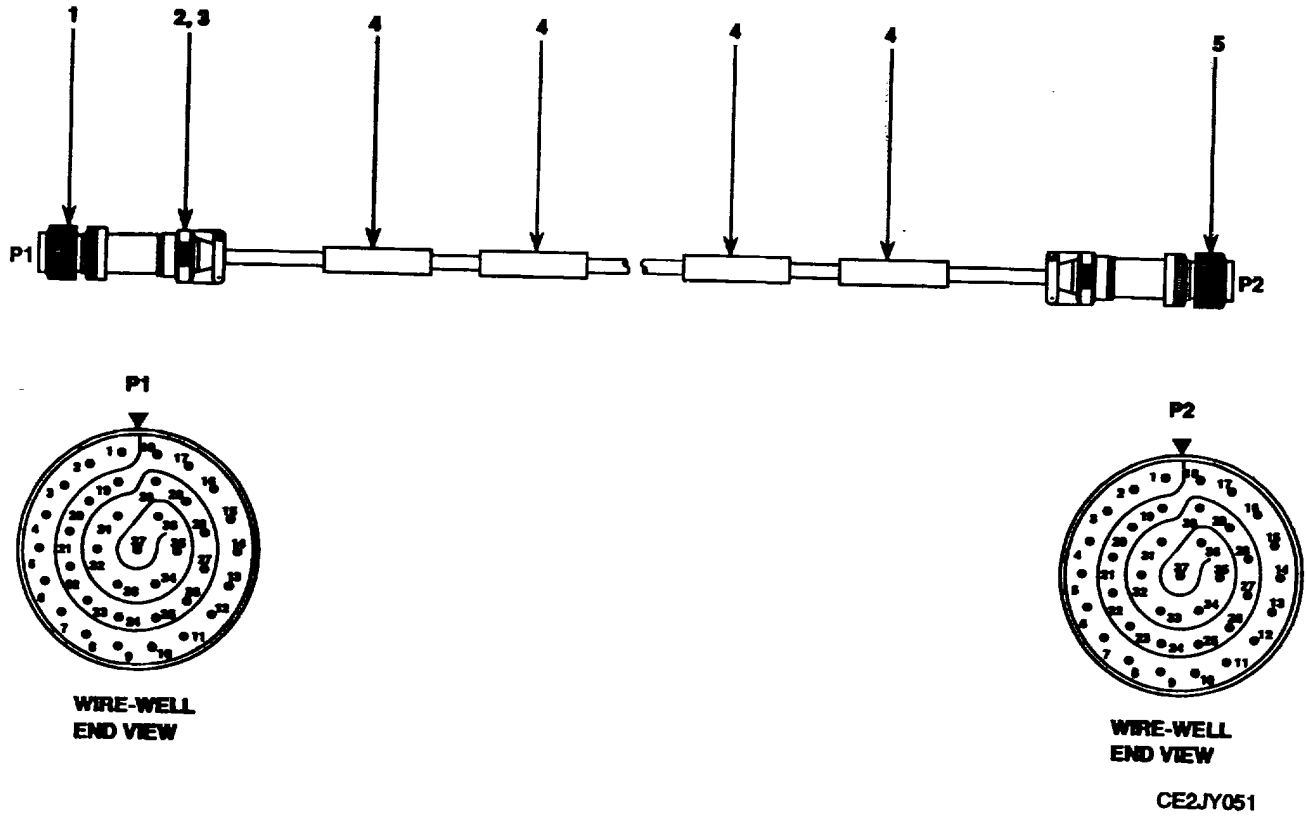

END OF FIGURE

0050-1

Figure 51.- Cable Assembly, SP.

SECTION II

TM11-6625-3254-23P

(1) ITEM NO	(2) SMR CODE	(3) CAGEC	(4) PART NUMBER	(5) DESCRIPTION AND USABLE ON CODES (UOC)	(6) QTY
GROUP 0304 CABLE ASSEMBLY, SP					
FIG. 51					
0001	PAFZZ	81349	D38999/46WD35PN	CONNECTOR, PLUG, ELEC	1
0002	PAFZZ	81349	M85049/1815W05	ADAPTER, CABLE CLAMP	2
0003	PAFZZ	06090	S0304R-100	SPLICE, CONDUCTOR	2
0004	PAFZZ	06090	TMS-.75X1.5-4	SLEEVE, MARKER, CABLE	4
0005	PAFZZ	81349	D38999/46WD35PA	CONNECTOR, PLUG, ELEC	1