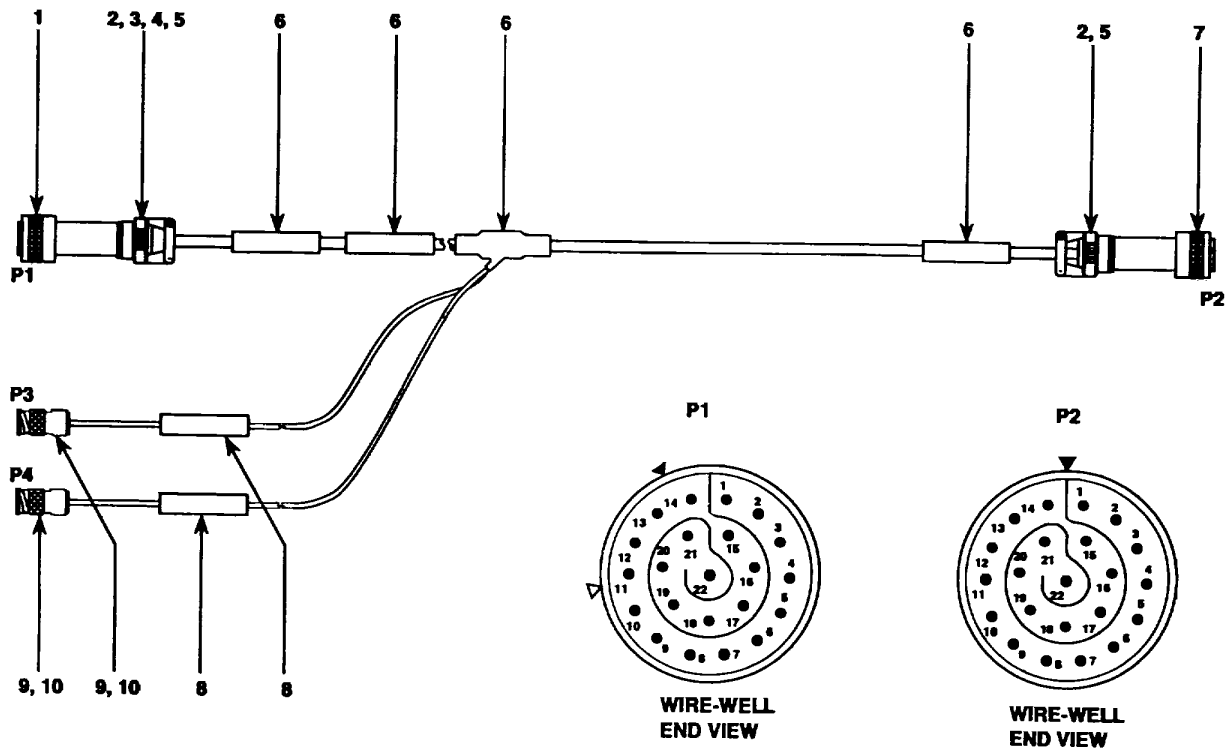

CE2JY063

Figure 63. Cable Assembly, SP, Electrical.