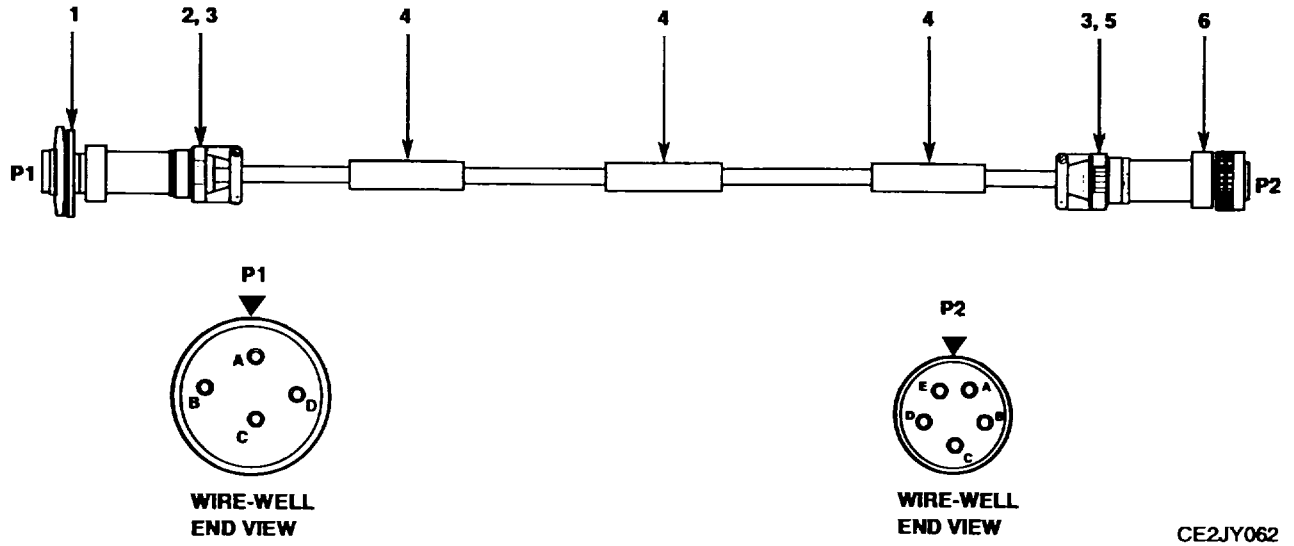

END OF FIGURE

0061-1

Figure 62. Cable Assembly, Power.

SECTION II

TM11-6625-3254-23P

(1) ITEM NO	(2) SMR CODE	(3) CAGEC	(4) PART NUMBER	(5) DESCRIPTION AND USABLE ON CODES (UOC)	(6) QTY
GROUP 0315 CABLE ASSEMBLY, POWER					
FIG. 62					
0001	PAFZZ	96906	MS27474T12B4P	CONNECTOR, RECEPTACL	1
0002	PAFZZ	81349	M85049/1712W03	ADAPTER, CABLE CLAMP	1
0003	PAFZZ	06090	S0305R-100	SPLICE, CONDUCTOR	2
0004	PAFZZ	06090	TMS-.5XI.5-4	SLEEVE, MARKER, CABLE	3
0005	PAFZZ	81349	M85049/1710W03	ADAPTER, CABLE CLAMP	1
0006	PAFZA	96906	MS27484T10B5S	CONNECTOR, PLUG, ELEC	1