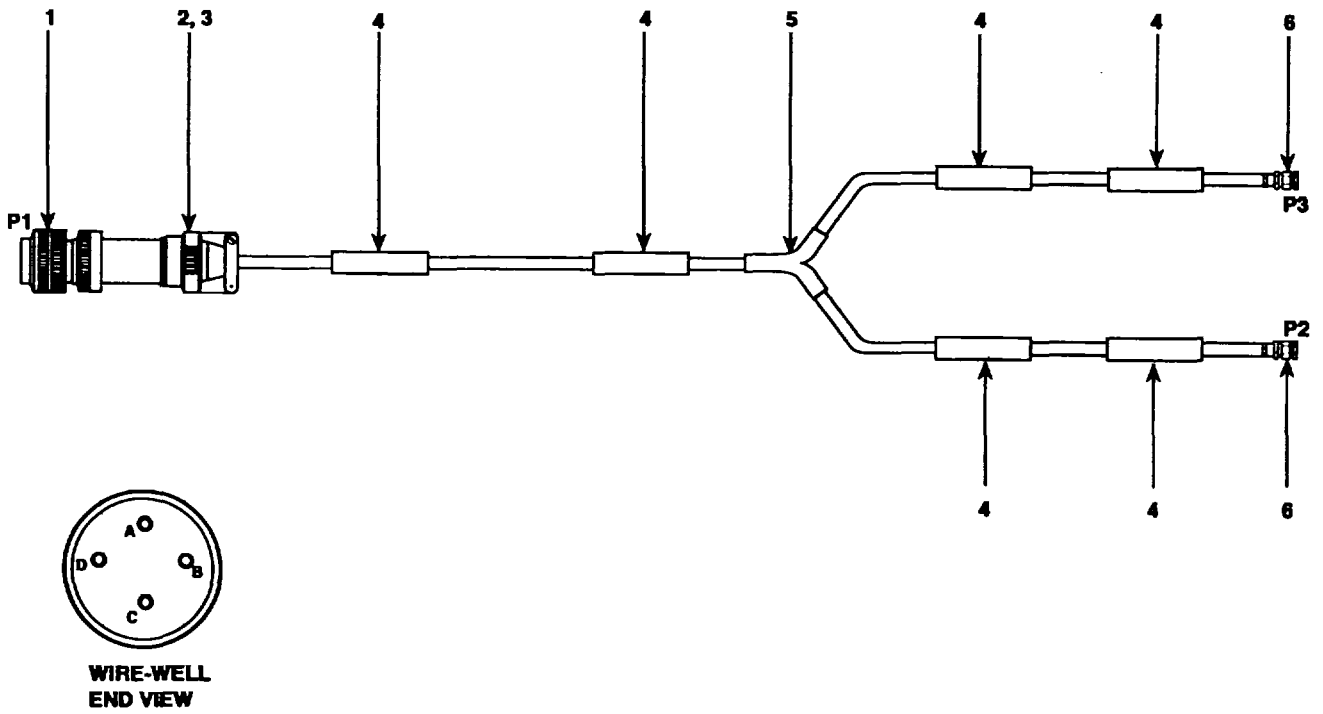

CE2JY050

Figure 50. Cable Assembly, RF.