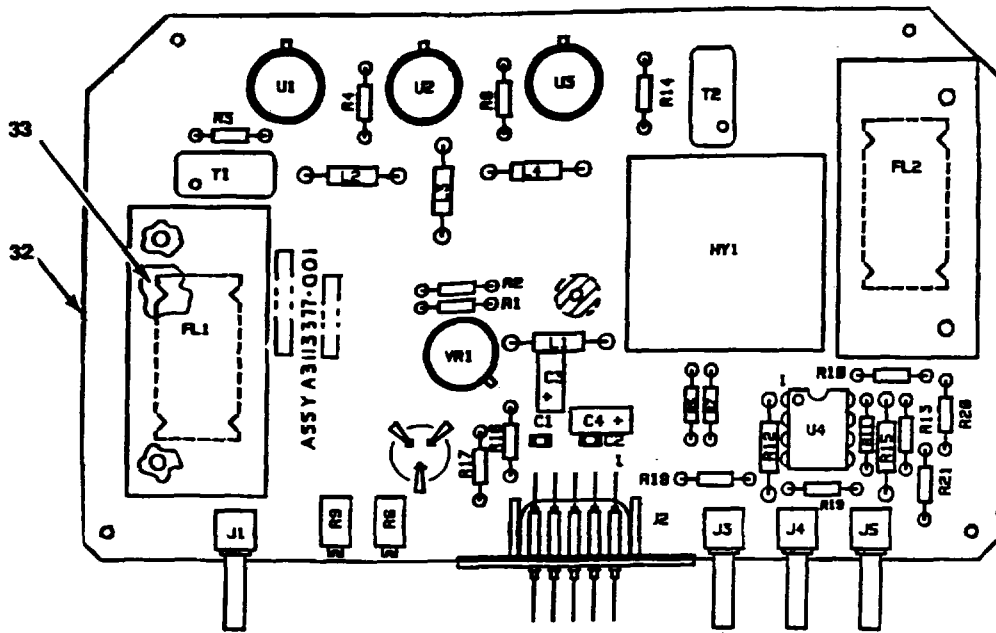

FRONT VIEW

CE2JY039

REF DES	ITEM NO.	REF DES	ITEM NO.	REF DES	ITEM NO.	REF DES	ITEM NO.	REF DES	ITEM NO.	REF DES	ITEM NO.
C1, C2	1	C14	1	THRU	7	R4	14	R14	13	R24	25
C3, C4	2	C15	3	J5	7	R5	15	R15	20	R25	27
C5, C6	3	C16	1	L1	1	R6	16	R16, R17	19	T1, T2	28
C7		FL1	4	THRU	9	R7	17	R18	21	U1	
THRU		FL2	5	L4	9	R8	14	R19	22	THRU	
C10	1	HY1	6	L5	10	R9	18	R20	23	U3	29
C11	3	J1	7	R1	11	R10, R11	19	R21	24	U4	30
C12		J2	8	R2	12	R12	20	R22	25	VR1	31
THRU		J3		R3	13	R13	19	R23	26		

Figure 39. CCA, IF Receiver.