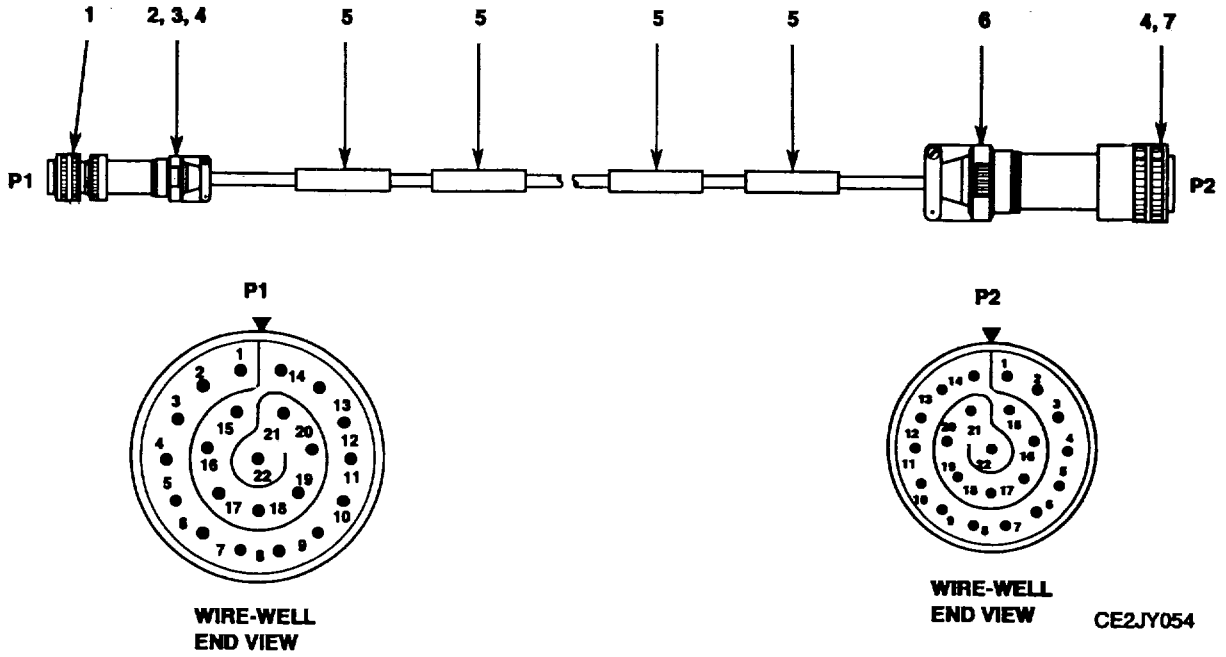

END OF FIGURE

0053-1

Figure 54. Cable Assembly, SP, Electrical.

SECTION II

TM11-6625-3254-23P

(1) ITEM NO	(2) SMR CODE	(3) CAGEC	(4) PART NUMBER	(5) DESCRIPTION AND USABLE ON CODES (UOC)	(6) QTY
				GROUP 0307 CABLE ASSEMBLY, SP, ELECTRICAL	
				FIG. 54	
0001	PAFZZ	81349	D38999/46WC35PN	CONNECTOR, PLUG, ELEC.....	1
0002	PAFZZ	81349	M85049/1813W03	ADAPTER, CABLE CLAMP.....	1
0003	PAFZZ	81349	M83519/1-4	SPLICE, CONDUCTOR.....	6
0004	PAFZZ	06090	S0304R-100	SPLICE, CONDUCTOR.....	2
0005	PAFZZ	06090	TMS.5X1.5-4	SLEEVE, MARKER, CABLE.....	4
0006	PAFZZ	81349	M85049/1712W03	ADAPTER, CABLE CLAMP.....	1
0007	PAFZA	96906	MS27484T12B35S	CONNECTOR, PLUG, ELEC.....	1