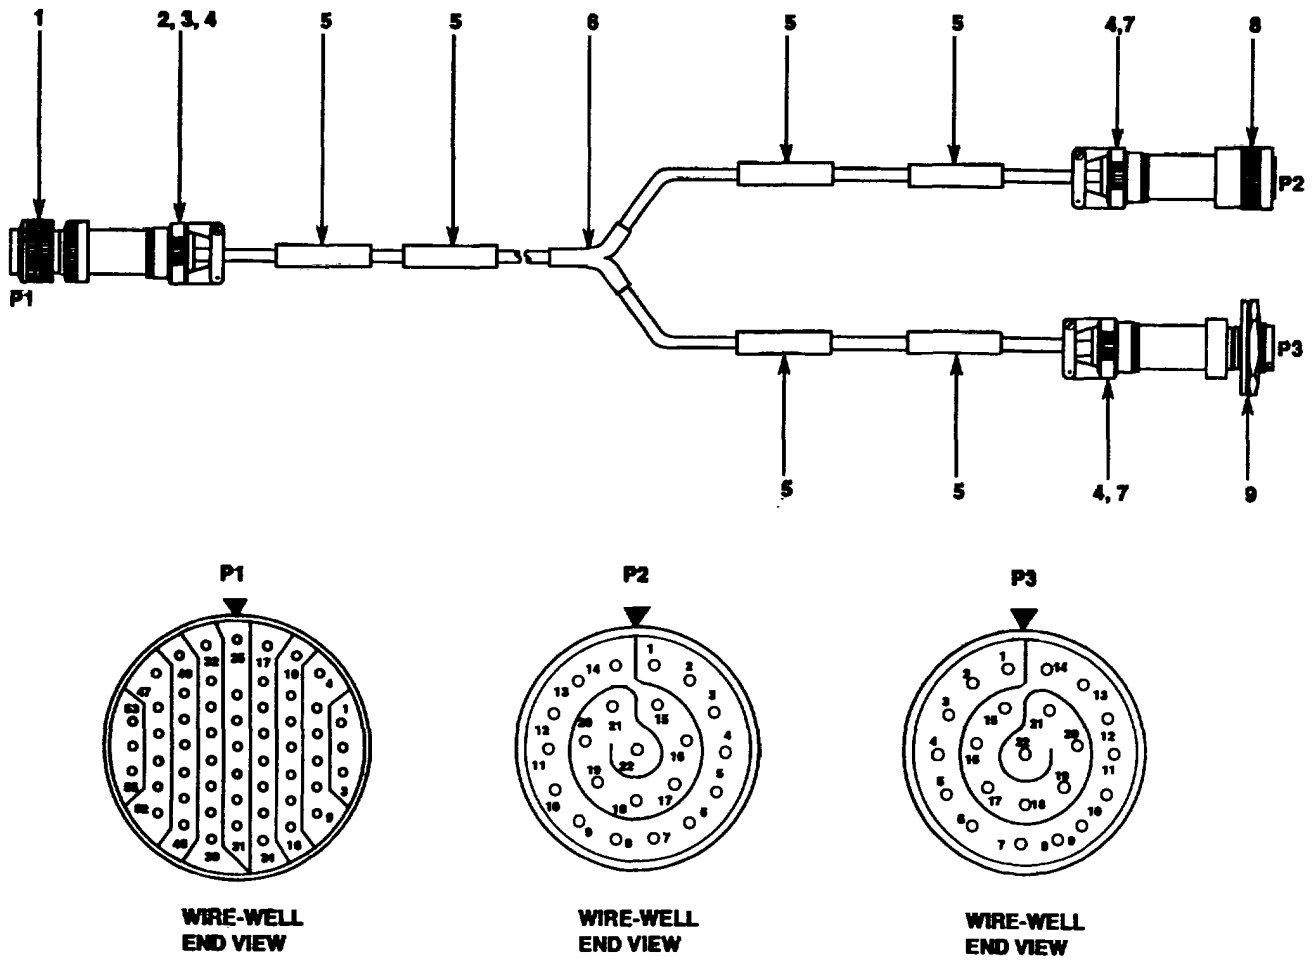

CE2JY053

Figure 53. Cable Assembly, SP, Electrical.