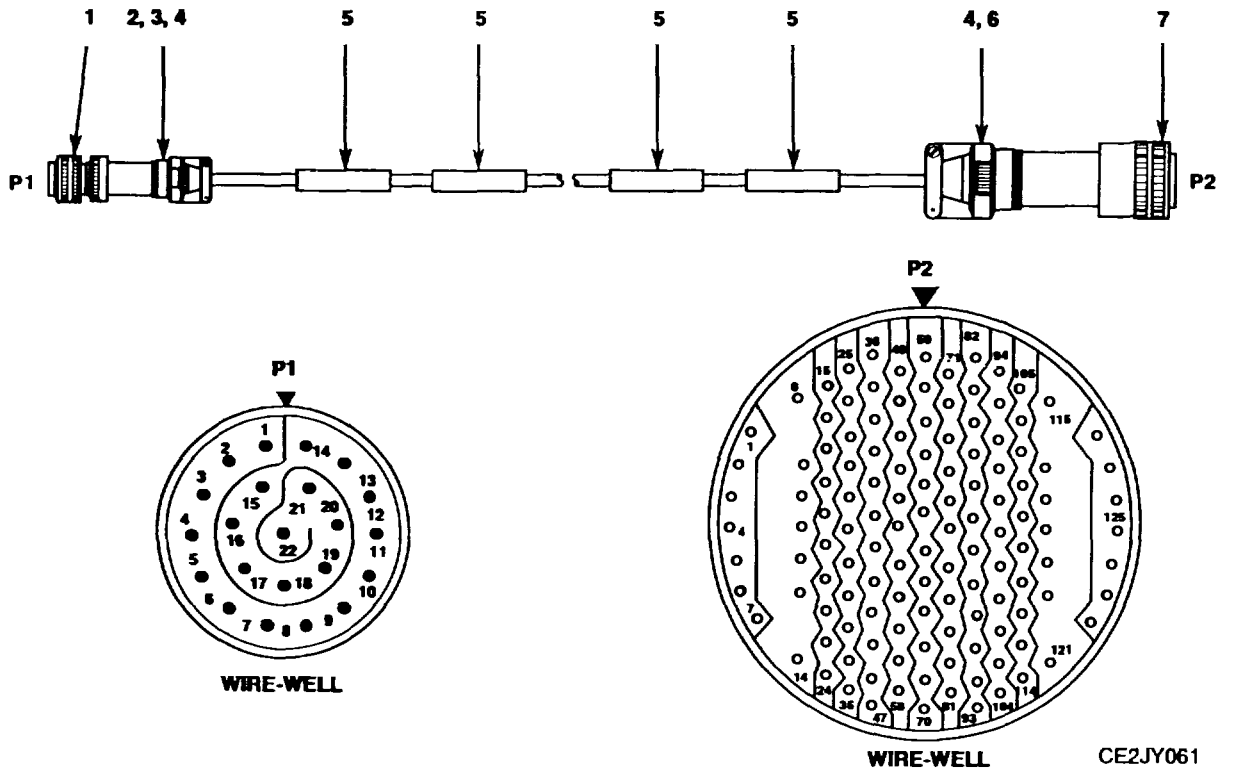

END OF FIGURE

0060-1

Figure 61. Cable Assembly, SP, Electrical.

SECTION II

TM11-6625-3254-23P

(1) ITEM NO	(2) SMR CODE	(3) CAGEC	(4) PART NUMBER	(5) DESCRIPTION AND USABLE ON CODES (UOC)	(6) QTY
				GROUP 0314 CABLE ASSEMBLY, SP, ELECTRICAL	
				FIG. 61	
0001	PAFZZ	81349	D38999/46WC35PN	CONNECTOR, PLUG, ELEC.....	1
0002	PAFZZ	81349	M85049/1813W04	ADAPTER, CABLE CLAMP.....	1
0003	PAFZZ	81349	M83519/1-4	SPLICE, CONDUCTOR.....	6
0004	PAFZZ	06090	S0304R-100	SPLICE, CONDUCTOR.....	2
0005	PAFZZ	06090	TMS-.5X1.5-4	SLEEVE, MARKER, CABLE.....	4
0006	PAFZZ	81349	M85049/1724W04	ADAPTER, CABLE CLAMP.....	1
0007	PAFZA	96906	MS27467T25B35PA	CONNECTOR, PLUG, ELEC.....	1