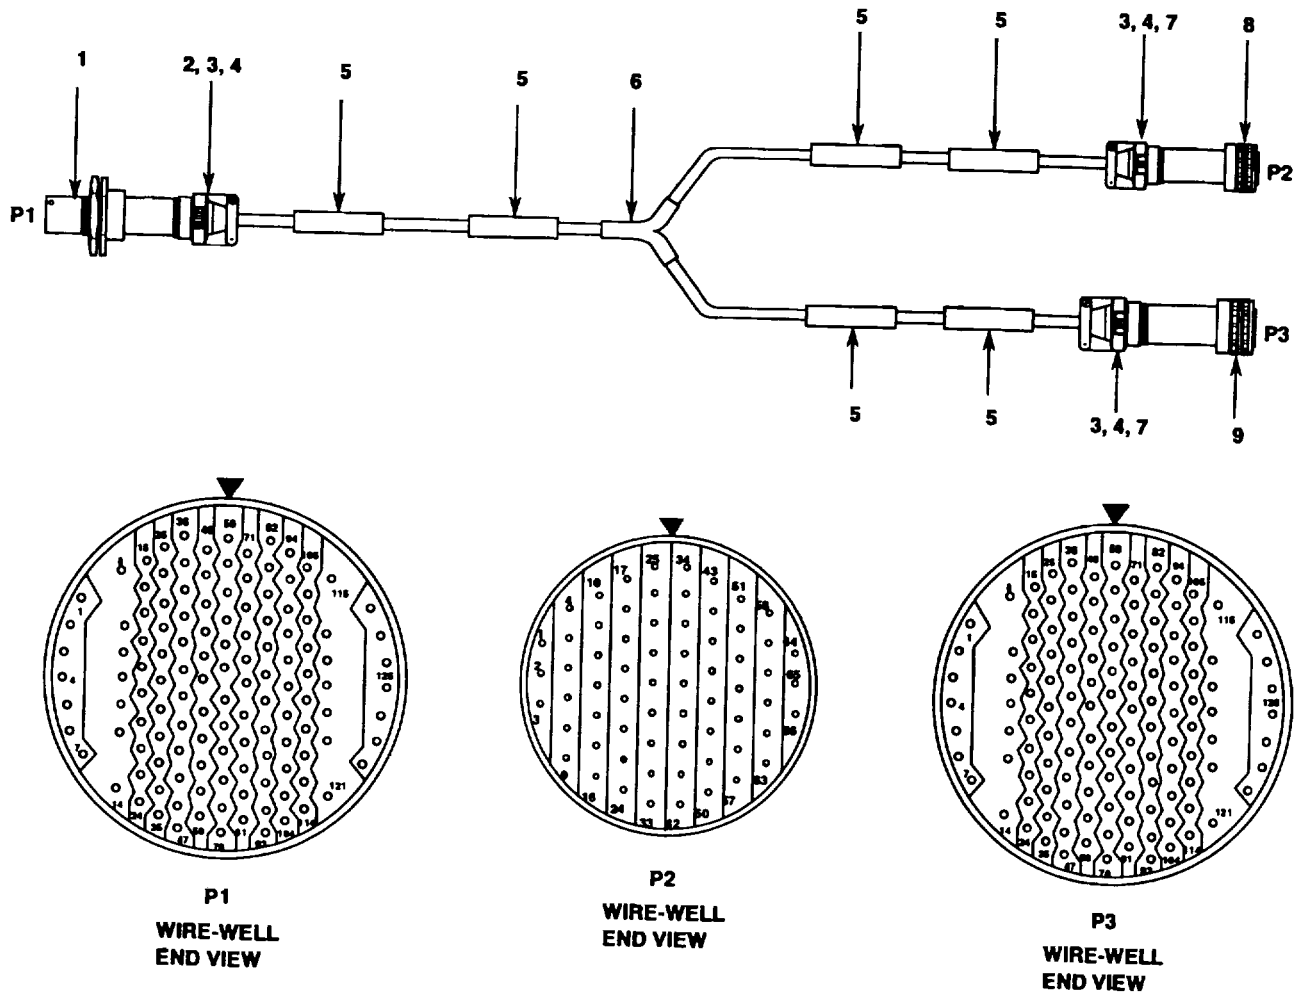

CE2JY060

Figure 60. Cable Assembly, SP, Electrical.