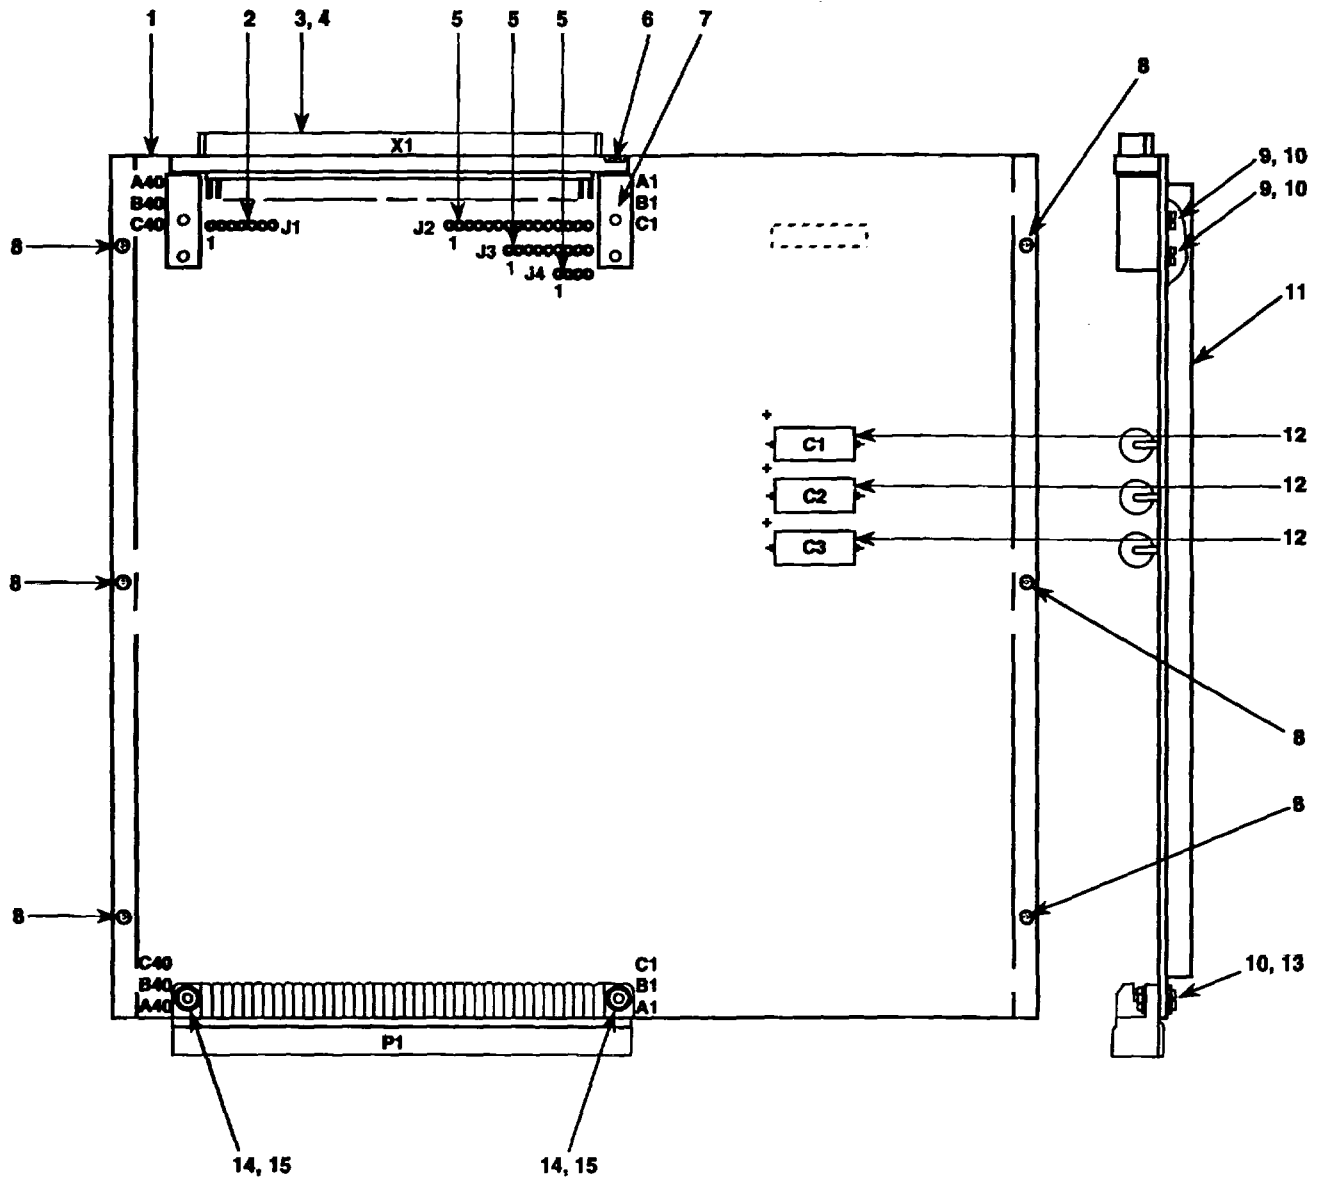

CE2JY069

Figure 69. Extender Card.